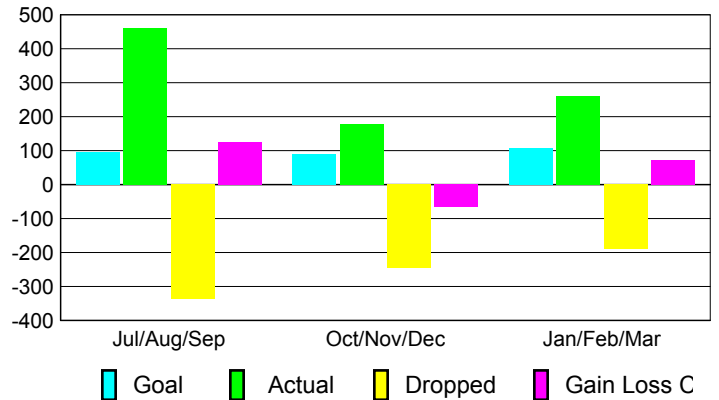

Membership Results 2009-2010

Goal, New, Dropped, Gain/Loss