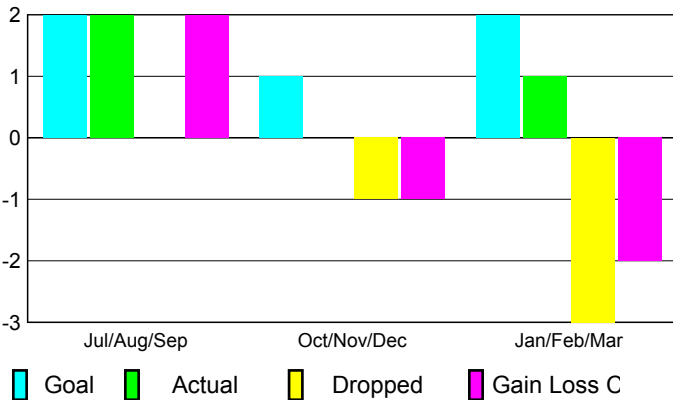

2009-2010 GMT Quarterly Report for District (or Undistricted) **District 355 D**

GMT: YOUN-TONG CHUNG

Location: REPUBLIC OF KOREA

GMT CA: 5

CLUBS

Club Results
2009-2010

Clubs
2008-2009

Month	New Club	Actual New	Actual Dropped	Gain/Loss of	Gain/Loss of
	Goal	Clubs	Clubs	Clubs	Clubs
Jul/Aug/Sep	2	2	0	2	1
Oct/Nov/Dec	1	0	-1	-1	2
Jan/Feb/Mar	2	1	-3	-2	1
Totals	5	3	-4	-1	4

Club Results 2009-2010

Goal, New, Dropped, Gain/Loss

Comparison of Club Gain/Loss

Current Year Compared to the Previous Year

YTD Status Quo Clubs 2009-2010

Status Quo Clubs Compared to Status Quo Members

MEMBERSHIP