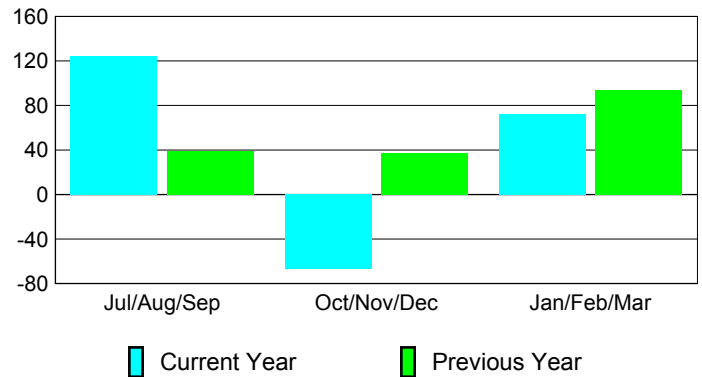

Comparison of Membership Gain/Loss

Current Year Compared to the Previous Year