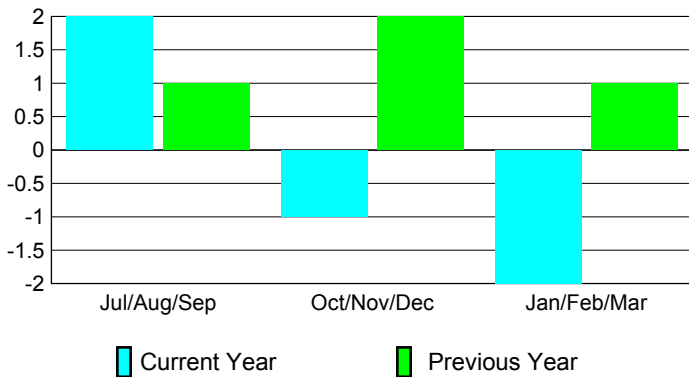

Club Results 2009-2010

Goal, New, Dropped, Gain/Loss

Comparison of Club Gain/Loss

Current Year Compared to the Previous Year

YTD Status Quo Clubs 2009-2010

Status Quo Clubs Compared to Status Quo Members

MEMBERSHIP